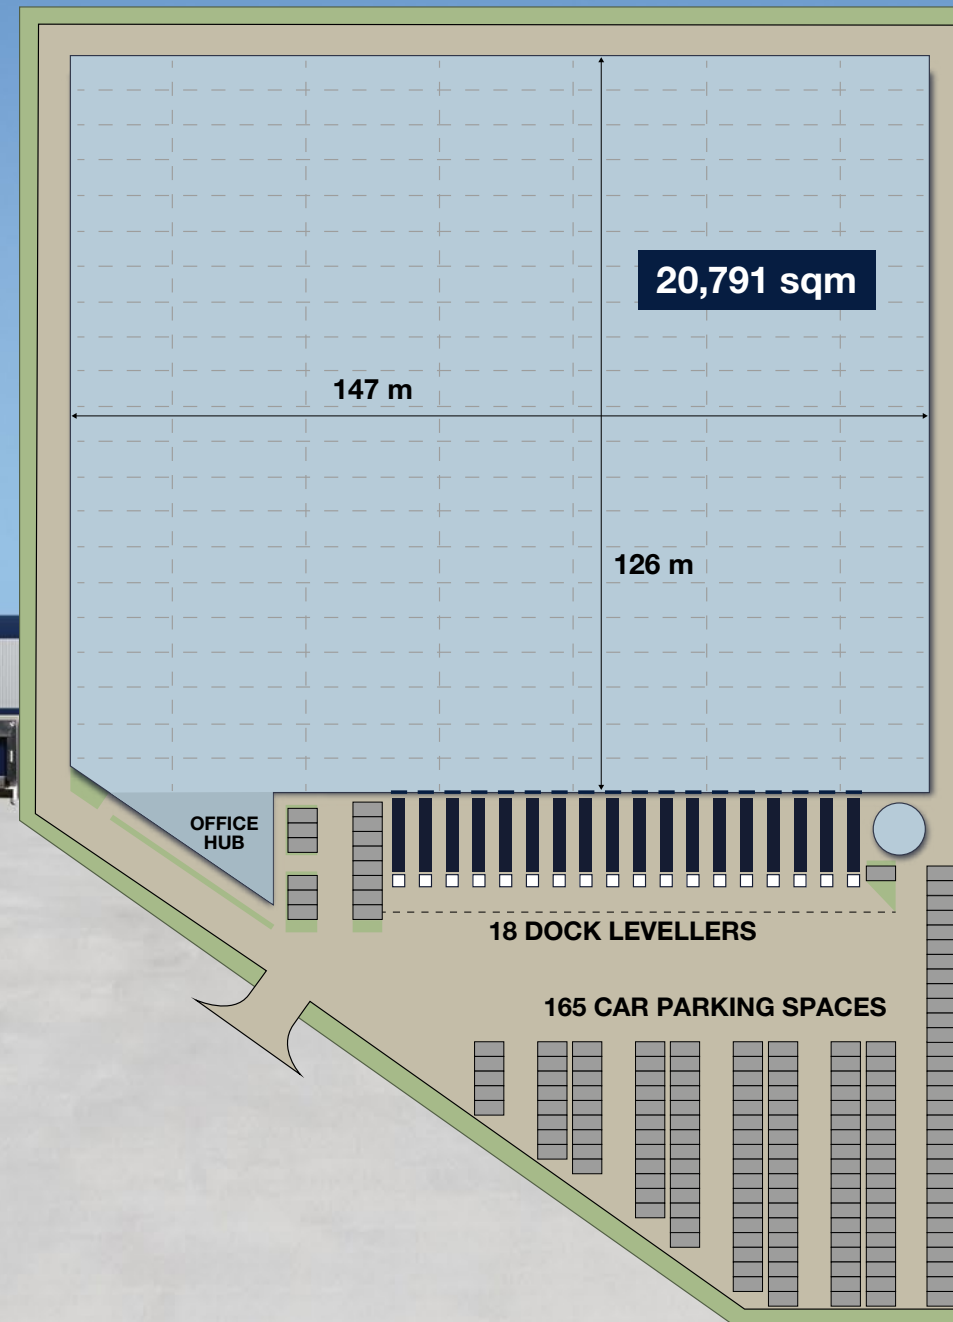

Panattoni Park Rotterdam South Moerdijk

A state-of-the-art work space

Een state-of-the-art werkplek

12m
clear height

5t
rack leg loading

164
car parking spaces

ESFR
sprinkler system

1 dock/
1,000 sqm

kN
50kN/m²
floor loading

35m
truck court

security

12x22.8m
column grid